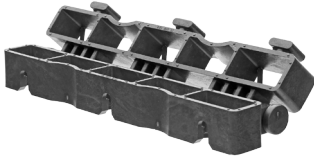

ECORASTER® accessoires

Universal angle

Dimensions:	33 x 12 x 4 cm 12.99 x 4.72 x 1.57"	
Weight:	0.49 kg 1.08 lbs	
Feature:	to 180° angle adjustable	
Material:	PE, 100 % recycled	
Suitable for:	E50, E40, S50, A50, Bloxx	
Different delivery units upon request		

Curve-element

Dimensions:	32 x 54 x 4 cm 12.6 x 21.26 x 1.57"	32 x 54 x 5 cm 12.6 x 21.26 x 1.97"
	Weight:	0.19 kg 0.42 lbs
Material:	PE, 100 % recycled	
Suitable for:	E50, E40, S50, A50, Bloxx	
Different delivery units upon request		

Marker parking space

Dimensions:	5.6 x 5.6 cm 12.35 x x12.35"	
Suitable for:	E40	E50, S50
Weight:	0.019 kg 0.042	0.02 kg 0.044
Material:	PE-PP, 100 % recycled	
Delivery unit:	500 pieces (different delivery units upon request)	

Dimensions:	8 x 8 cm	
Suitable for:	E40	E50, S50
Weight:	0.057 kg 0.126 lbs	0.061 kg 0.134 lbs
Material:	PE-PP, 100 % recycled	
Delivery unit:	250 pieces (different delivery units upon request)	

NOTE:

- Please note the installation instructions on our website!
Subject to change without prior notice. E. & O.E.
- The listed details are nominal dimensions and subject to a certain tolerance due to material changes